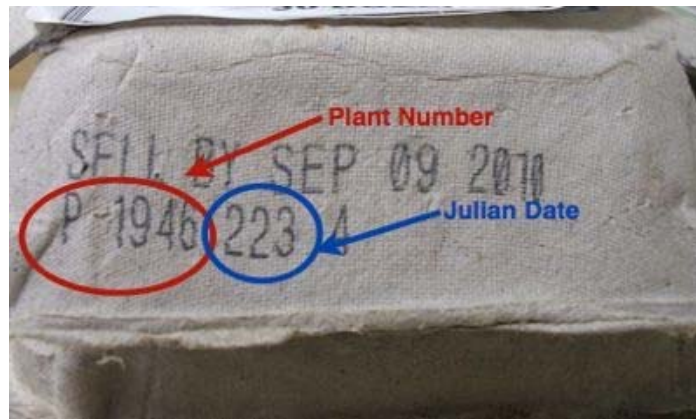

# How can I tell if my eggs have been recalled?

**Q: How do I determine what eggs are affected by the recall?**

**A:** Dates and codes can be found stamped on the packaging. The plant number begins with the letter "P", followed by a number (P-1946 in the example below). The Julian date follows the plant number (223 in the example).

It is important to note that both the plant number and Julian date must match. If the Julian date does not match the affected plant number, then your eggs are not currently involved in the recall.

The following table lists all brands of shell eggs under recall. The recalled eggs originated from Wright County Egg or from Hillandale Farms of Iowa. The brands listed were either recalled by these two firms or were recalled by other firms who received the eggs and repacked them under additional brand names. The eggs were distributed in a variety of sizes and packaging configurations – see specific press releases for details.

Brand	Plant Number	Julian Dates
Albertson	1026, 1413, 1720, 1942 or 1946	136-229
Alta Dena Dairy	1026, 1413, or 1946	209-224 (Loose 15-dozen units)
Bayview	1686	142-149
Boomsma's	1026, 1413, 1720, 1942 or 1946	136-229
Challenge Dairy	1026, 1413, or 1946	209-224 (Loose 15-dozen units)